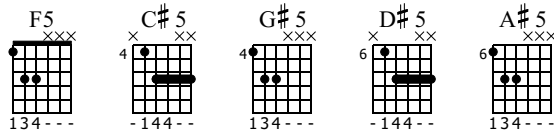

All of me - John Legend

youtube.com/ivocabrera

Ivo Cabrera

Standard tuning

♩ = 130

E-Gt

1

F5 C#5 G#5 D#5