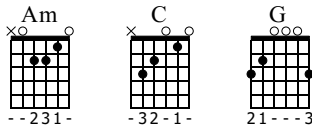

Shake it off - Taylor Swift

Cover by Ivo Cabrera
[youtube.com/ivocabre](https://www.youtube.com/ivocabre)

Standard tuning

♩ = 160

E-Gt

T
A
B

4

Am