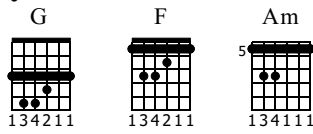

# The weeknd - can't feel my face

Cover by Ivo Cabrera  
[youtube.com/ivocabre](https://www.youtube.com/ivocabre)

Standard tuning

♩ = 108

E-Gt

Three guitar chord diagrams are shown: G (134211), F (134211), and Am (134111). Each diagram shows the fretboard with dots indicating finger positions and the corresponding chord name and fingering below it.

Am

Musical notation and TAB for the first system. The notation is in 4/4 time, starting with a treble clef and a key signature of one flat. The TAB shows the fret numbers for each string, with a 5 at the start of the first string.